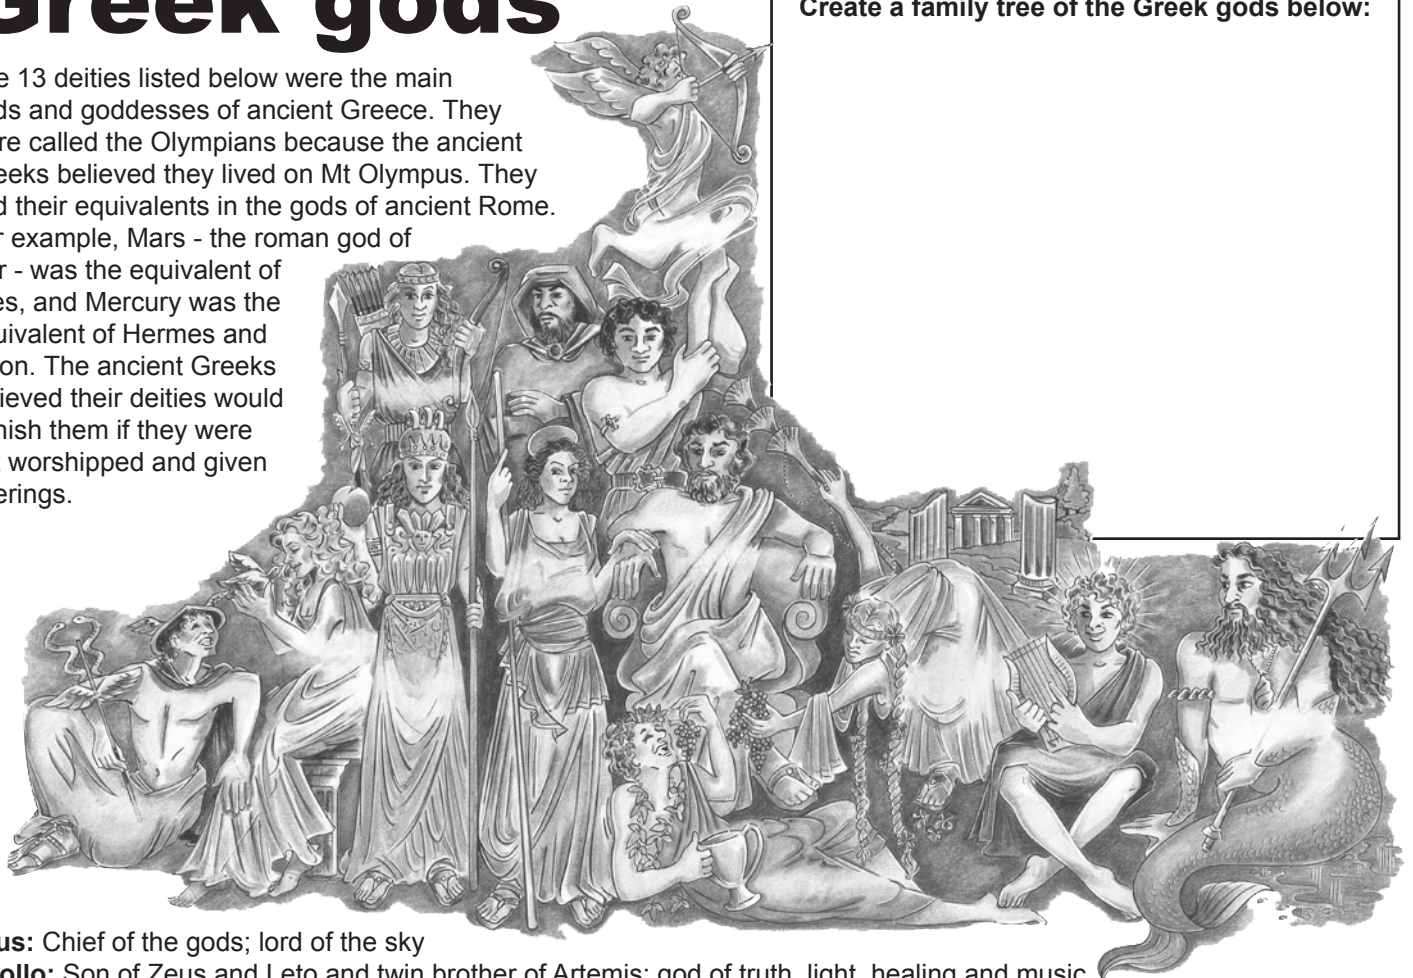

Greek gods

The 13 deities listed below were the main gods and goddesses of ancient Greece. They were called the Olympians because the ancient Greeks believed they lived on Mt Olympus. They had their equivalents in the gods of ancient Rome. For example, Mars - the roman god of war - was the equivalent of Ares, and Mercury was the equivalent of Hermes and so on. The ancient Greeks believed their deities would punish them if they were not worshipped and given offerings.